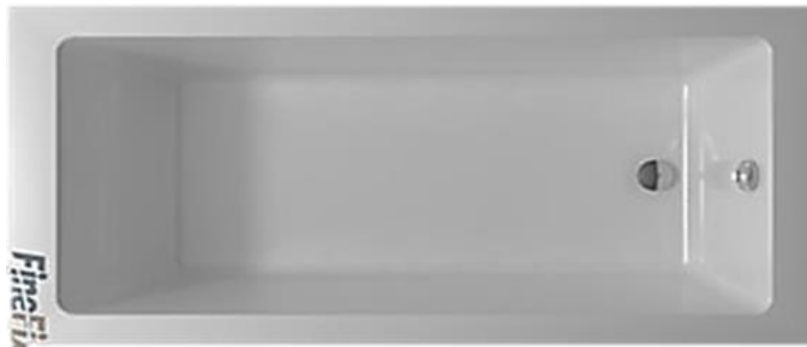

Tubs

A: White Rubix Drop in Tub 5 ft length

B: White Apron Rubix bathtub 60x30

C: White Freestanding 30x60" Tub