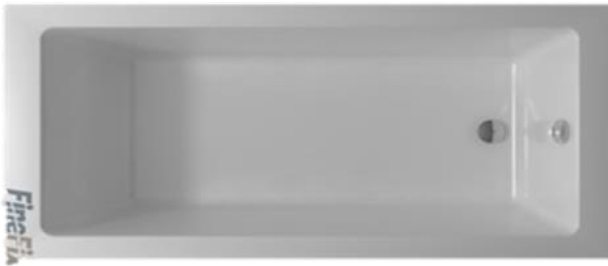

## Tub:

White Drop In: BT104

## Shower Rod:

Glacier Bay 72 in. Carbon Steel  
Larger End Caps Tension Shower Rod in Chrome

## Toilet:

Niagara Stealth 2-Piece 0.8 GPF  
Single Flush Round Front Toilet in White