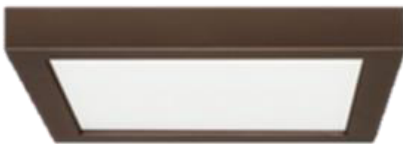

Light Fixtures

**A: Cedar and Moss
6" Semi-flush Mount
Brass Finish**

**B: Sunlite 14" Energy Saving
Decorative Band Trim Fixture
in Nickel Finish
White Lens 45575-SU | DCO14**

C. 9" Bronze Square Fixture

**D: 12" Bronze Round
Flush Mount Ceiling Fixture
Bronze**

E: 13" Light Silver Dome fixture

F: Optional Spotlights in Living/Kitchen Area