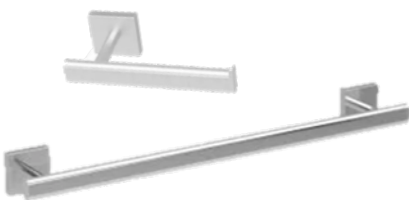

Bathroom Accessories

A: Kohler Alteo Better Accessory Pack in Brushed Nickel

- Alteo 24" Towel Bar
- Towel Ring
- Single Robe Hook
- Tissue Holder

B: Franklin Brass 4-Piece Hardware Set

- Towel Ring
- Toilet Paper Holder
- Towel/Robe Hook
- 24" Towel Bar in Chrome

C: Gatco Chrome Finish

- Gatco 4053 Elevate Tissue Holder
- Gatco 4051- 18" Elevate Towel Bar

Shower Rods

A: 72 in. Adjustable Straight Decorative Tension Shower Rod in Brushed Nickel

B: Glacier Bay 72 in. Carbon Steel Larger End Caps Tension Shower Rod in Chrome